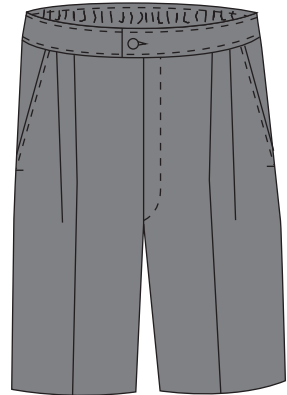

Hat Red P-6

Jacket 1/2 Zip Prep

Shirt S/S White K-6

Short Sleeve Shirt can be worn all year round with either Shorts or Trousers.

Shorts E/B Light Grey Boys K-6

Note: No belt required
Can be worn all year round

Shirt L/S White K-6

Long Sleeve Shirt can be worn all year round, but only with Trousers.

Trousers E/B F/F Light Grey (PVS) Double Knee K-6

Can be worn all year round

Hat Red K-6

Tie Boys Loop 3-6

(Terms 2 + 3)