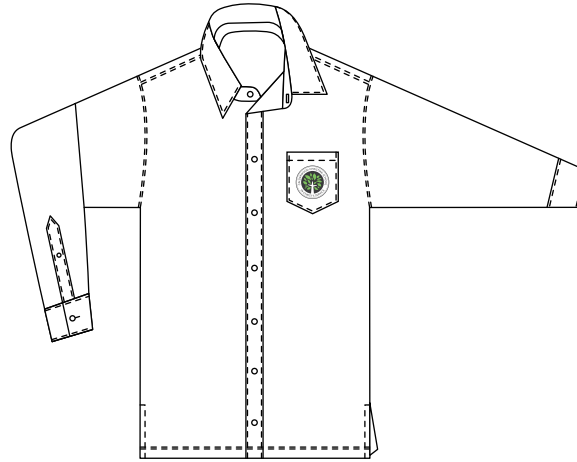

Hat Red P-6

Jacket 1/2 Zip Prep

Shirt S/S White K-6

Short Sleeve Shirt can be worn all year round with either Shorts or Trousers.

Shorts E/B Light Grey Boys K-6

Note: No belt required
Can be worn all year round