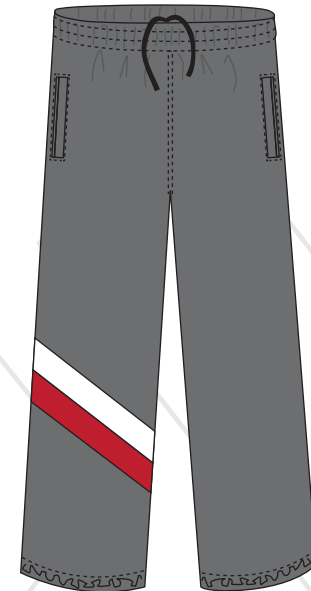

Tracksuit Pants Dk Grey P-12