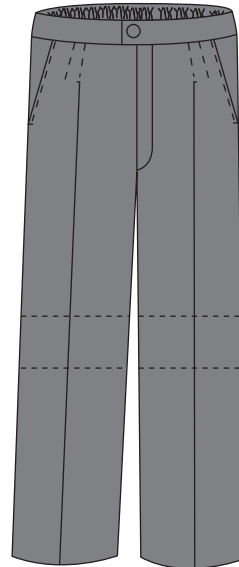

Hat Red P-6

Jacket 1/2 Zip Prep

Shirt S/S White K-6

Short Sleeve Shirt can be worn all year round with either Shorts or Trousers.

Shorts E/B Light Grey Boys K-6

Note: No belt required
Can be worn all year round

Shirt L/S White K-6

Long Sleeve Shirt can be worn all year round, but only with Trousers.

Trousers E/B F/F Light Grey (PVS) Double Knee K-6

Can be worn all year round

Hat Red K-6

Tie Boys Loop 3-6

(Terms 2 + 3)