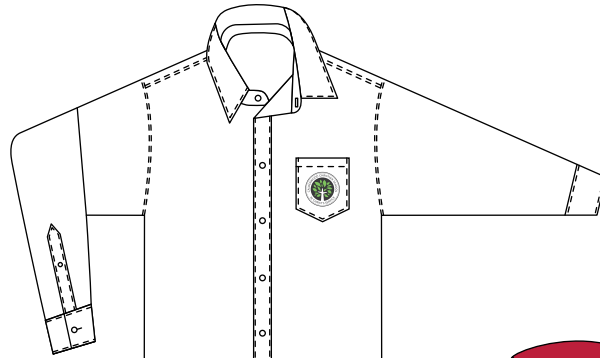

Long Sleeve Shirt can only be worn with Culottes under the Red Jumper.

Cannot be worn with Culottes without the Red Jumper.