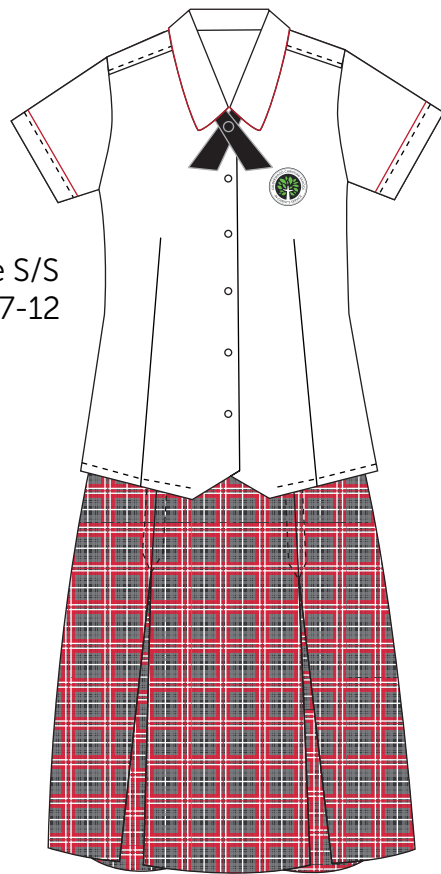

Tights Cotton Black - Opaque

Sock Fold Down White 1pk

Calderwood Christian School
 GIRLS FORMAL WINTER AND SUMMER UNIFORM 7-12

Tie Girls Red 7-10

Skirt Tartan 7-12

Tie Girls Black 11-12

Skirt Tartan 7-12

Blouse S/S
 White 7-12