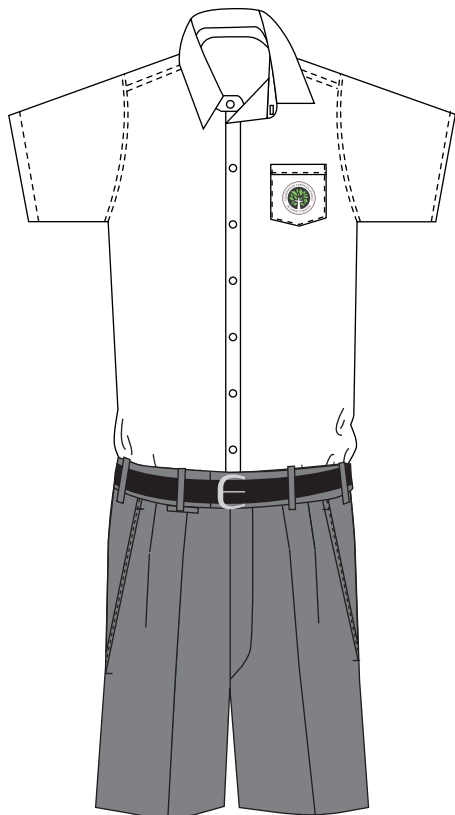

Sock Fold Down Grey 1pk

Jacket Softshell Black K-6

Compulsory for Sport Uniform
Optional for Formal Uniform as an additional layer to Red Jumper

Jumper Cardinal Red K-6

Compulsory for K-6 Formal Uniform

Calderwood Christian School

BOYS FORMAL WINTER AND SUMMER UNIFORM 7-12

Shirt S/S White 7-12

Short Sleeve Shirt can be worn all year round with either Shorts or Trousers.

Shorts Exp Light Grey 7-12

Note: Belt required
Can be worn all year round