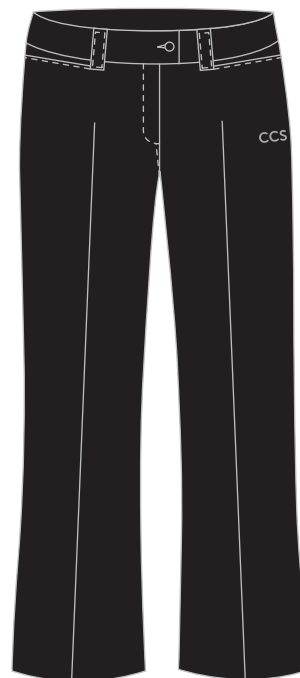

Tights Cotton Black - Opaque

Sock Fold Down White 1pk

Calderwood Christian School
 GIRLS FORMAL WINTER AND SUMMER UNIFORM 7-12

Tie Girls Red 7-10

Skirt Tartan 7-12

Tie Girls Black 11-12

Skirt Tartan 7-12

Blouse S/S
 White 7-12

Culottes 7-12

Pants Girls Black 7-12
 Optional all year round

Jacket Softshell Black 7-12
 Compulsory for 7-12 Formal Uniform
 and Sport Uniform

Cap Sports Black
 Yr7-12

Tights MF
 Black

Sock Fold Down
 White 1pk