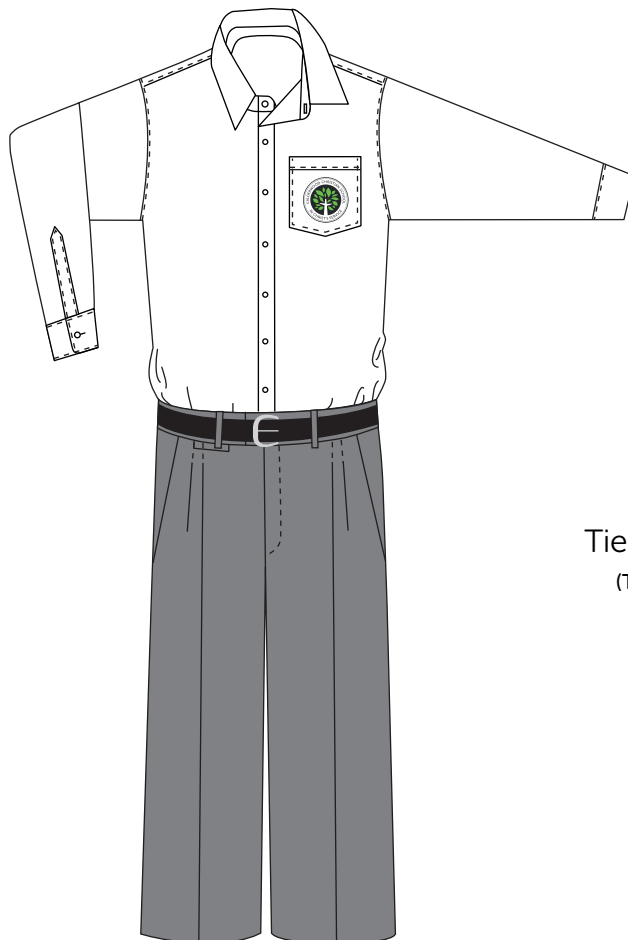

Shirt L/S White 7-12

Long Sleeve Shirt can be worn all year round, but only with Trousers.

Trouser Exp Light Grey 7-12

Can be worn all year round

Cap Sports Black Yr7-12

Tie Boys 7-10 (Terms 2 + 3)

Tie Boys 11-12 (Terms 2 + 3)

Sock Fold Down Grey 1pk