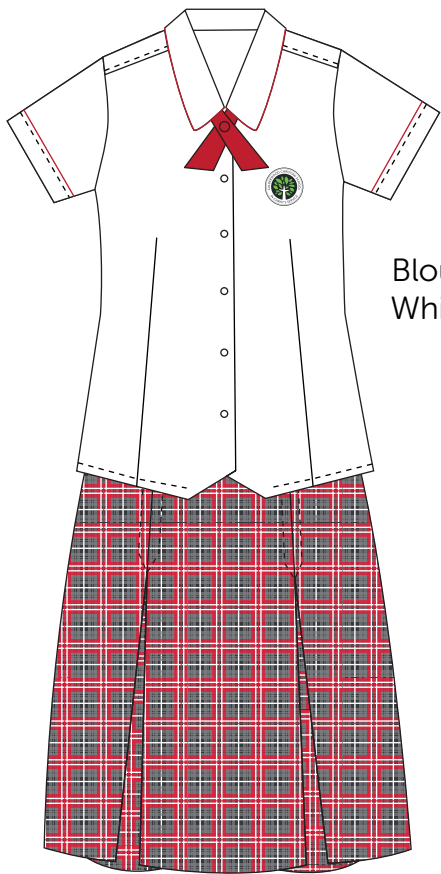

Blouse S/S
White 7-12

Calderwood Christian School
GIRLS FORMAL WINTER AND SUMMER UNIFORM 7-12

Tie Girls Red 7-10

Skirt Tartan 7-12